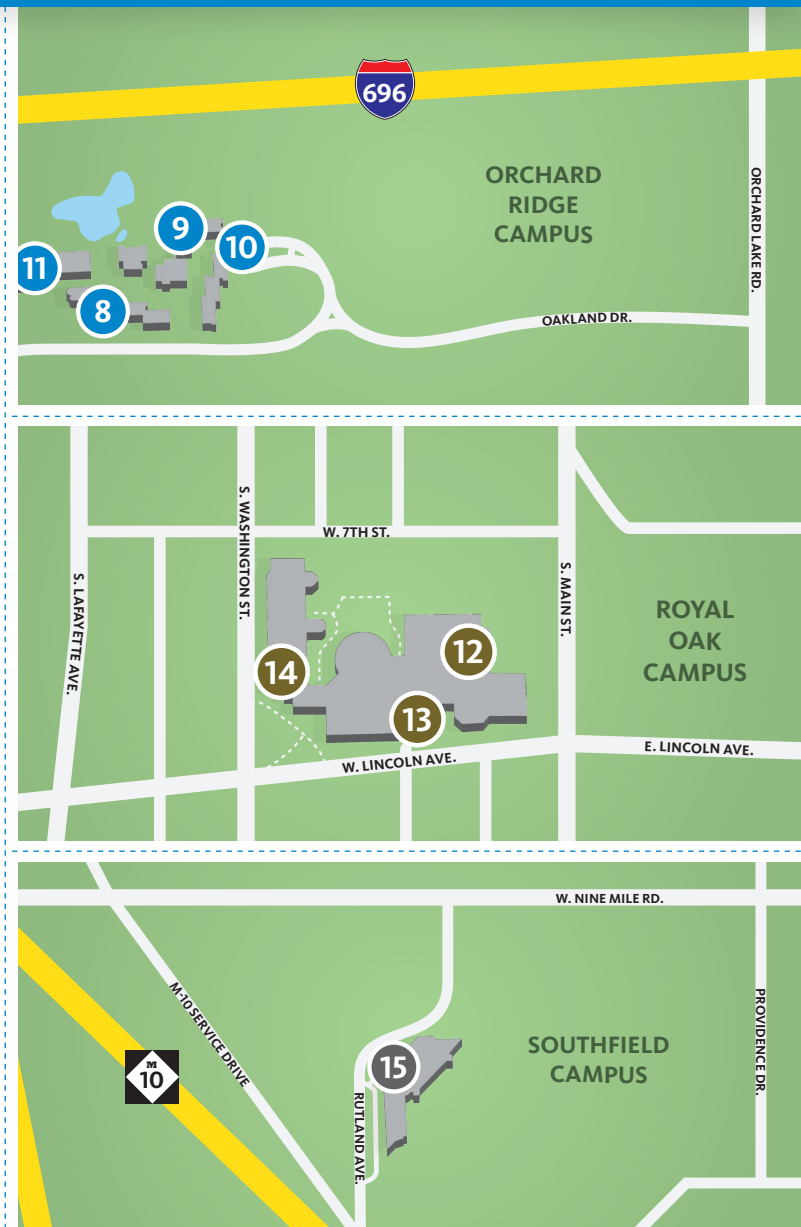

**10 M & J Buildings**  
*View of Le Cr toy from Upstream, George Seurat*

**11 Quad**  
*Mexican Pueblo, Jose Clemente Orozco*

### Royal Oak Campus, 739 S. Washington Ave., Royal Oak

**12 Lincoln Street Entrance**  
*Still Life: A Letter Rack, Edwart Collyer*

**13 S. Main Street**  
*Ellen's Isle, Loch Katrine, Robert S. Duncanson*

**14 S. Washington Ave.**  
*The Art of the Negro, Hale Woodruff*

### Southfield Campus, 22322 Rutland Dr., Southfield

**15 Health Sciences**  
*Mother and Child, Solomon Irein Wangboje*

Discover art reproductions in the streets with DIA's **Inside|Out 2024**. From May to October, this map will guide you to outdoor exhibits featuring artworks from the DIA collection. Explore a unique open-air art experience!