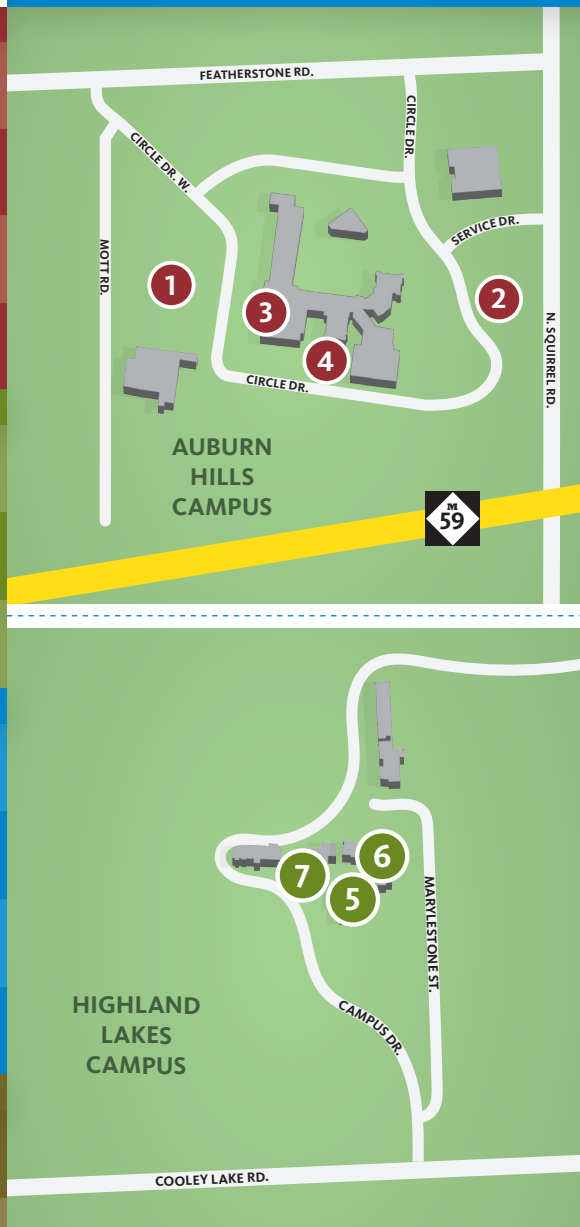

**10 M & J Buildings**  
*View of Le Cr toy from Upstream, George Seurat*

**11 Quad**  
*Mexican Pueblo, Jose Clemente Orozco*

### Royal Oak Campus, 739 S. Washington Ave., Royal Oak

**12 Lincoln Street Entrance**  
*Still Life: A Letter Rack, Edwart Collyer*

**13 S. Main Street**  
*Ellen's Isle, Loch Katrine, Robert S. Duncanson*

**14 S. Washington Ave.**  
*The Art of the Negro, Hale Woodruff*

### Southfield Campus, 22322 Rutland Dr., Southfield

**15 Health Sciences**  
*Mother and Child, Solomon Irein Wangboje*

Discover art reproductions in the streets with DIA's **Inside|Out 2024**. From May to October, this map will guide you to outdoor exhibits featuring artworks from the DIA collection. Explore a unique open-air art experience!