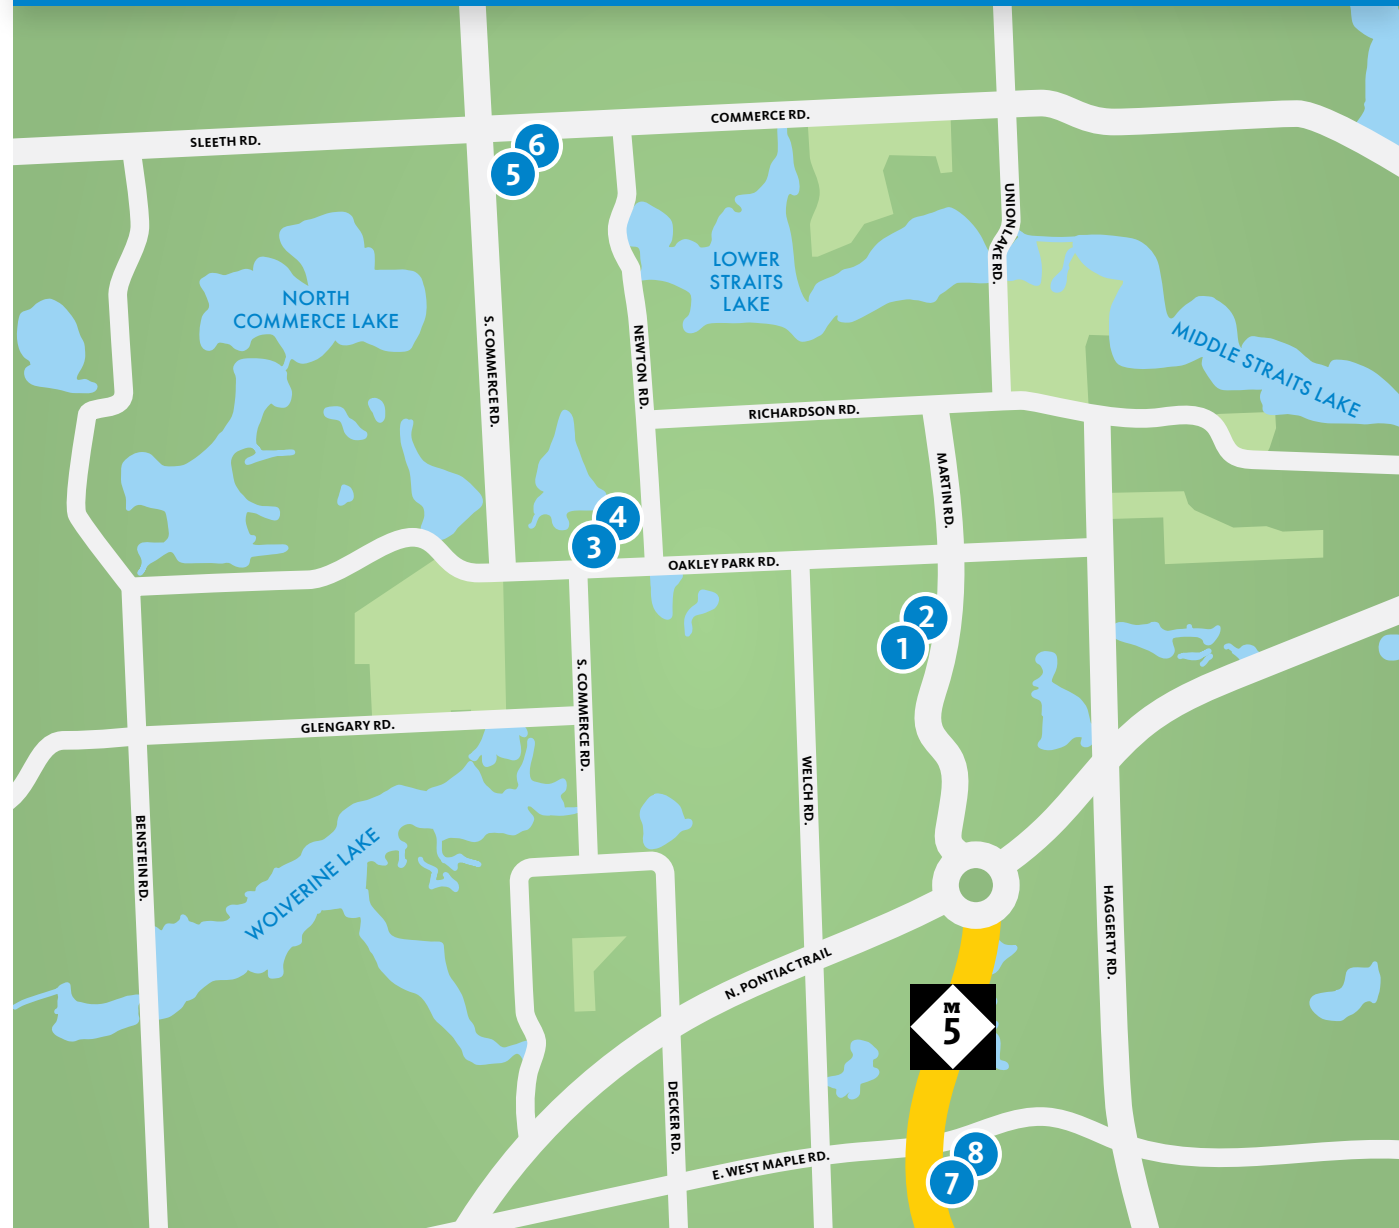

4 Richardson Community Senior Center
1485 E Oakley Park Rd
Iris and Calla Lillies, Marla Oakey Dewing

5 Commerce Township Community Library
180 E Commerce St
Saint Jerome in His Study, Jan van Eyck

6 Commerce Township Community Library
180 E Commerce St
Reading the Story of Oenone, Francis Davis Millet

7 Steinway Piano Gallery
2700 E West Maple Rd
The Sinfonia, Michiel van Musscher

8 Steinway Piano Gallery
2700 E West Maple Rd
Savoy Ballroom, Reginald Marsh

Inside|Out brings reproductions of great treasures from the Detroit Institute of Arts into your community. Discover them all around town. Visit dia.org/insideout for maps of other communities and information on upcoming programs.