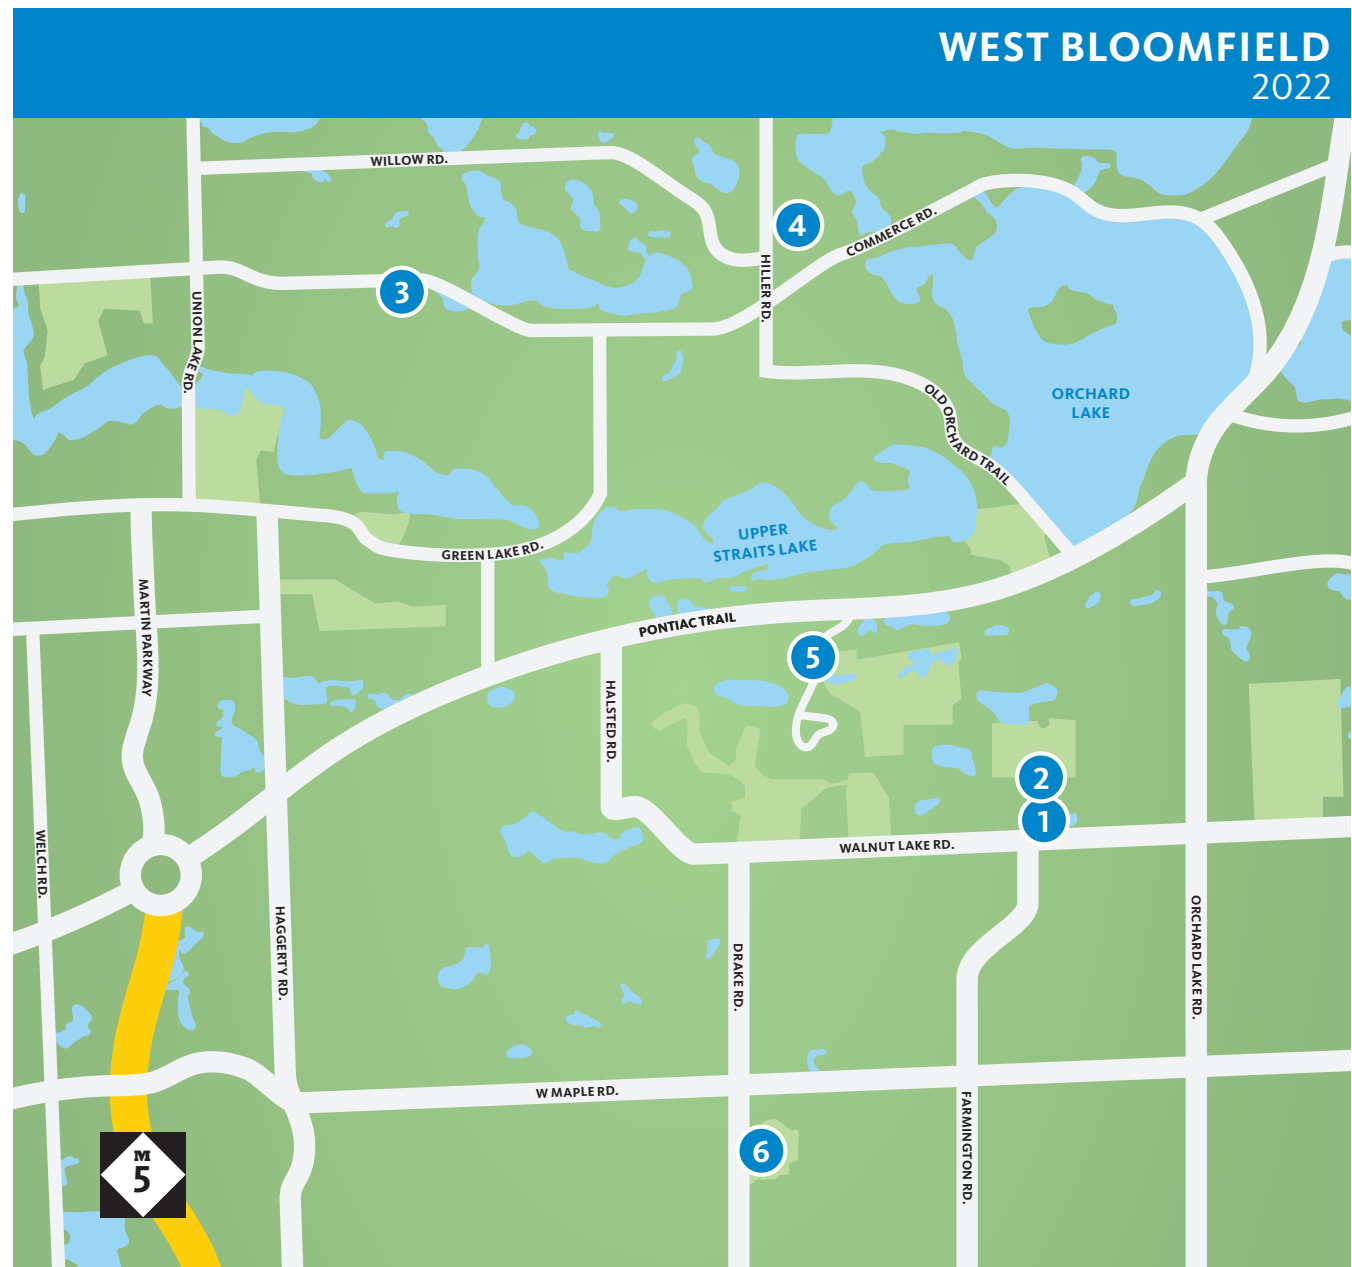

- 1 Recreation Activities Center**  
4640 Walnut Lake Rd  
*The Hazelnuts*, William Adolphe Bouguereau

- 2 West Bloomfield Township Public Library**  
4600 Walnut Lake Rd  
*Blue Madonna*, Bob Thompson

- 3 Westacres Branch Library**  
7321 Commerce Rd  
*Night Shift*, *Pontiac Assembly*, Russ Marshall

- 4 Marshbank Park**  
2805 Hiller Rd  
*Bank of the Oise at Auvers*, Vincent Van Gogh

- 5 West Bloomfield Woods Nature Preserve**  
4655 Arrowhead Rd  
*Winter Landscape in Moonlight*  
Ernst Ludwig Kirchner

- 6 Drake Sports Park**  
6801 Drake Rd  
*The Wedding Dance*, Pieter Bruegel

Inside|Out brings reproductions of great treasures from the Detroit Institute of Arts into your community. Discover them all around town. Visit [dia.org/insideout](http://dia.org/insideout) for maps of other communities and information on upcoming programs.