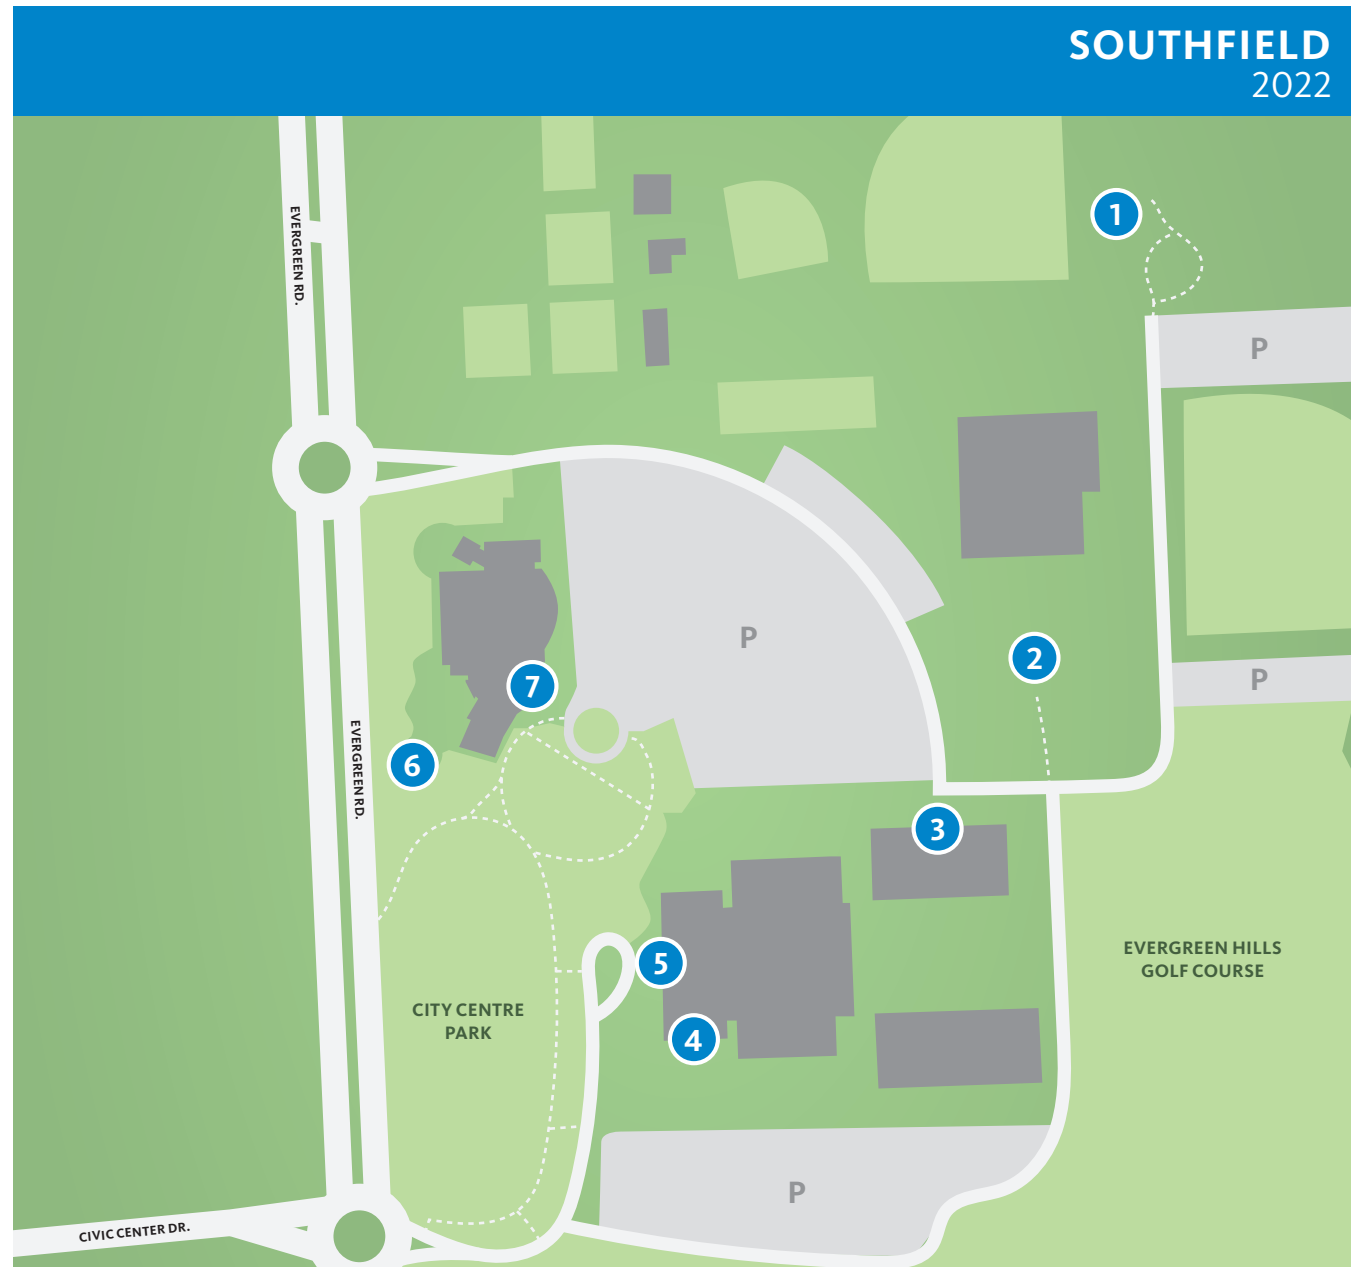

- 1 Civic Center Park Pavilion #1**
Bookshop: Hebrew Books, Holy Day Books
Ben Shahn

- 2 Southfield Sports Arena Ice Rink**
26000 Evergreen Rd
Hard Ball III, Robert Moskowitz

- 3 46th District Court - Southfield**
26000 Evergreen Rd
Interior of St. Peter's, Rome
Giovanni Paolo Panini

- 4 City of Southfield**
26000 Evergreen Rd
The Palms Parade Crowd, Russ Marshall

- 5 City of Southfield Parks & Recreation**
26000 Evergreen Rd
Cotopaxi, Frederic Edwin Church

- 6 Veteran's Park**
Rounded Flower Bed, Claude Monet

- 7 Southfield Public Library**
26300 Evergreen Rd
Untitled, Edouard Duval-Carrié

Inside|Out brings reproductions of great treasures from the Detroit Institute of Arts into your community. Discover them all around town. Visit dia.org/insideout for maps of other communities and information on upcoming programs.