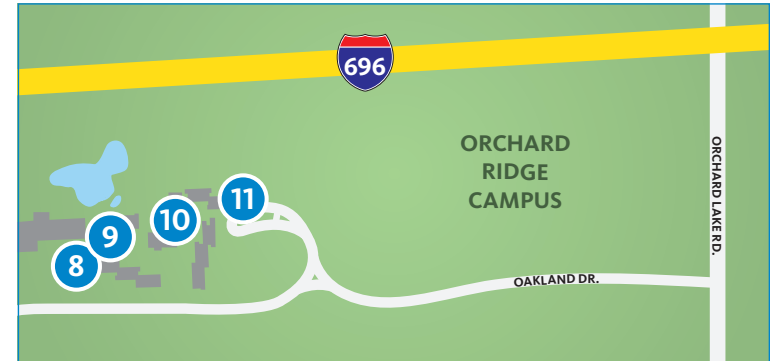

Highland Lakes Campus – 7350 Cooley Lake Rd., Waterford

-  **5 Health/Physical Education Building**
The Art of the Negro: Artists (Study), Hale Woodruff
-  **6 Levinson Hall**
Portrait of a Mughal Prince, Unknown, Islamic
-  **7 Woodland Hall**
Martha and Mary Magdalene, Caravaggio

Orchard Ridge Campus – 27055 Orchard Lake Rd., Farmington Hills

-  **8 A Building**
Eleonora of Toledo and Her Son, Agnolo Bronzino
-  **9 Quad**
Saint Jerome in His Study, Jan van Eyck
-  **10 Smith Theatre**
Head of a Woman, Unknown Artist, Egyptian
-  **11 M & J Buildings**
Bude Sands at Sunset, John Randall Brett

Royal Oak Campus – 739 S. Washington Ave., Royal Oak

-  **12 Lincoln Street Entrance**
Night Shift, Pontiac Assembly, Russ Marshall
-  **13 7th St.**
Ellen's Isle, Loch Katrina, Robert S. Duncanson
-  **14 S. Main St.**
Fourteenth Street at Sixth Ave, John Sloan
-  **15 S. Main St.**
Sunday Morning, Thomas Waterman Wood
-  **16 S. Main St.**
The Wreck, Eugene Louis Gabriel Isabey

Southfield Campus – 22322 Rutland Dr., Southfield

-  **17 Health Sciences**
Boy with Plaid Scarf, Robert Cozad Henri

Inside|Out brings reproductions of great treasures from the Detroit Institute of Arts into your community. Discover them all around town. Visit dia.org/insideout for maps of other communities and information on upcoming programs.