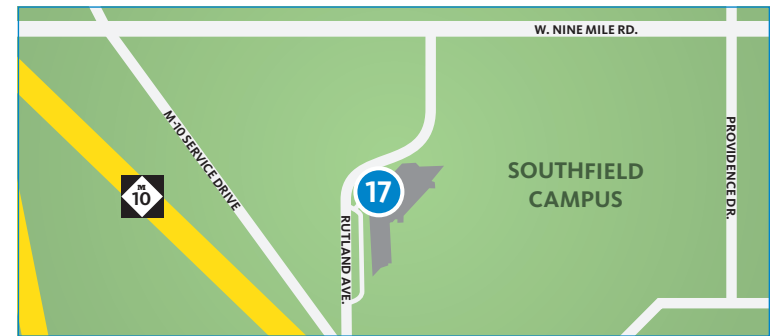

Highland Lakes Campus – 7350 Cooley Lake Rd., Waterford

-  **5 Health/Physical Education Building**
The Art of the Negro: Artists (Study), Hale Woodruff
-  **6 Levinson Hall**
Portrait of a Mughal Prince, Unknown, Islamic
-  **7 Woodland Hall**
Martha and Mary Magdalene, Caravaggio

Orchard Ridge Campus – 27055 Orchard Lake Rd., Farmington Hills

-  **8 A Building**
Eleonora of Toledo and Her Son, Agnolo Bronzino
-  **9 Quad**
Saint Jerome in His Study, Jan van Eyck
-  **10 Smith Theatre**
Head of a Woman, Unknown Artist, Egyptian
-  **11 M & J Buildings**
Bude Sands at Sunset, John Randall Brett

Royal Oak Campus – 739 S. Washington Ave., Royal Oak

-  **12 Lincoln Street Entrance**
Night Shift, Pontiac Assembly, Russ Marshall
-  **13 7th St.**
Ellen's Isle, Loch Katrina, Robert S. Duncanson
-  **14 S. Main St.**
Fourteenth Street at Sixth Ave, John Sloan
-  **15 S. Main St.**
Sunday Morning, Thomas Waterman Wood
-  **16 S. Main St.**
The Wreck, Eugene Louis Gabriel Isabey

Southfield Campus – 22322 Rutland Dr., Southfield

-  **17 Health Sciences**
Boy with Plaid Scarf, Robert Cozad Henri

Inside|Out brings reproductions of great treasures from the Detroit Institute of Arts into your community. Discover them all around town. Visit dia.org/insideout for maps of other communities and information on upcoming programs.